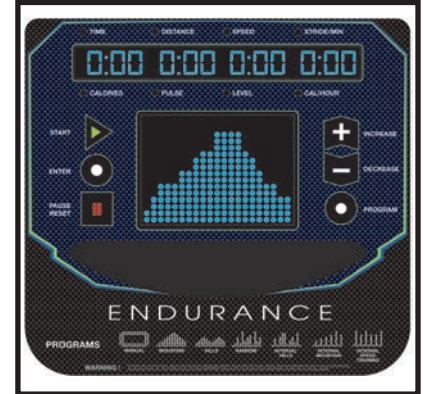

E400 Elliptical Trainer

ENDURANCE
by Body-Solid

LED Display Console

The E400 features a 2-window, color LED Display with easy-to-use functional buttons and program controls.

E400 Elliptical Trainer

Endurance Center Drive elliptical trainers are the perfect blend of research, engineering, performance and technology. Patented technologies have been applied to provide a stable, space-efficient platform to perform rigorous low impact full body workouts. The combination of a natural stride, quality manufacturing and superior programming have created the latest evolution in cardio training. To ensure the best fit for users of all sizes, the E400 features an adjustable stride. The E400 also features wireless heart rate control with advanced heart rate programs.

Special Features

- Patented Center Drive design
- Dual-action upper and lower body with premium handgrips
- Easy step-up height
- Includes handles for easy transport
- Adjustable stride from 17" to 23" ensures the best fit for any size user
- Contact heart rate
- 300 pound user capacity